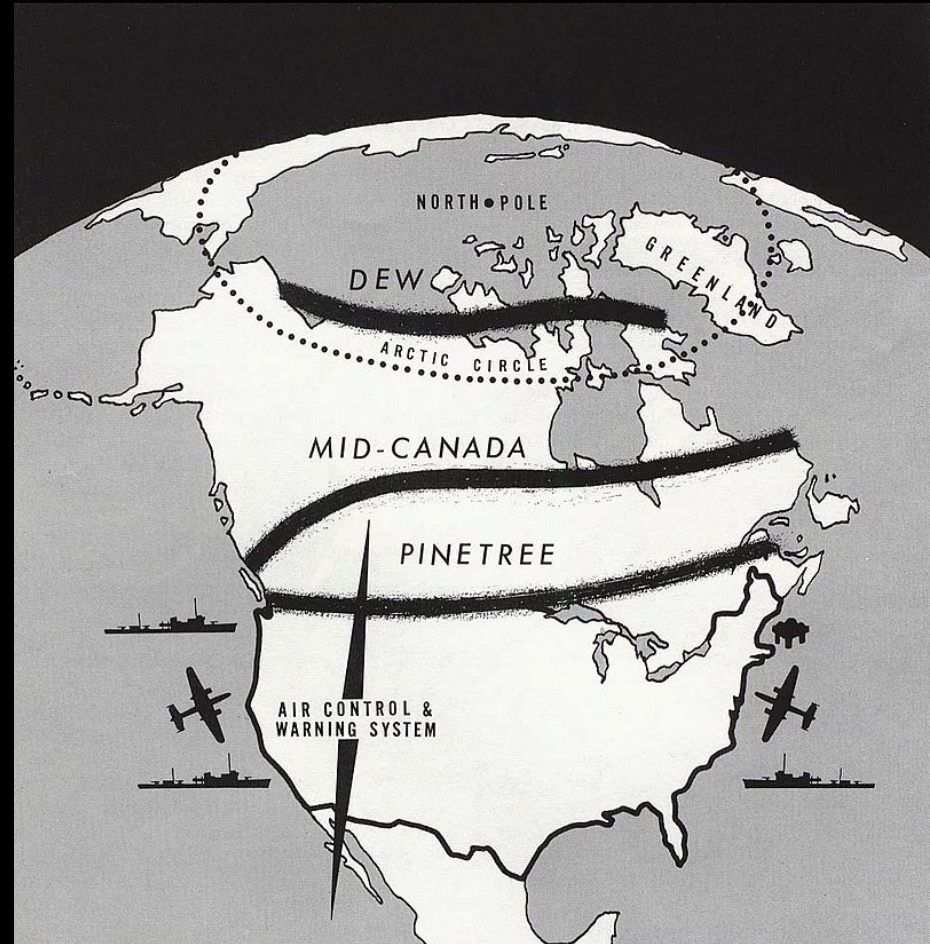

## F-102 “Dagger”

959 mph top speed, 1,350 mile range, 53,000 feet ceiling.

## F-106 “Dart”

1,525 mph top speed, 580 mile range, 57,000 feet ceiling.

## Early-Warning Radar Systems

DEW Line Station Formerly at Point Lay, Alaska.