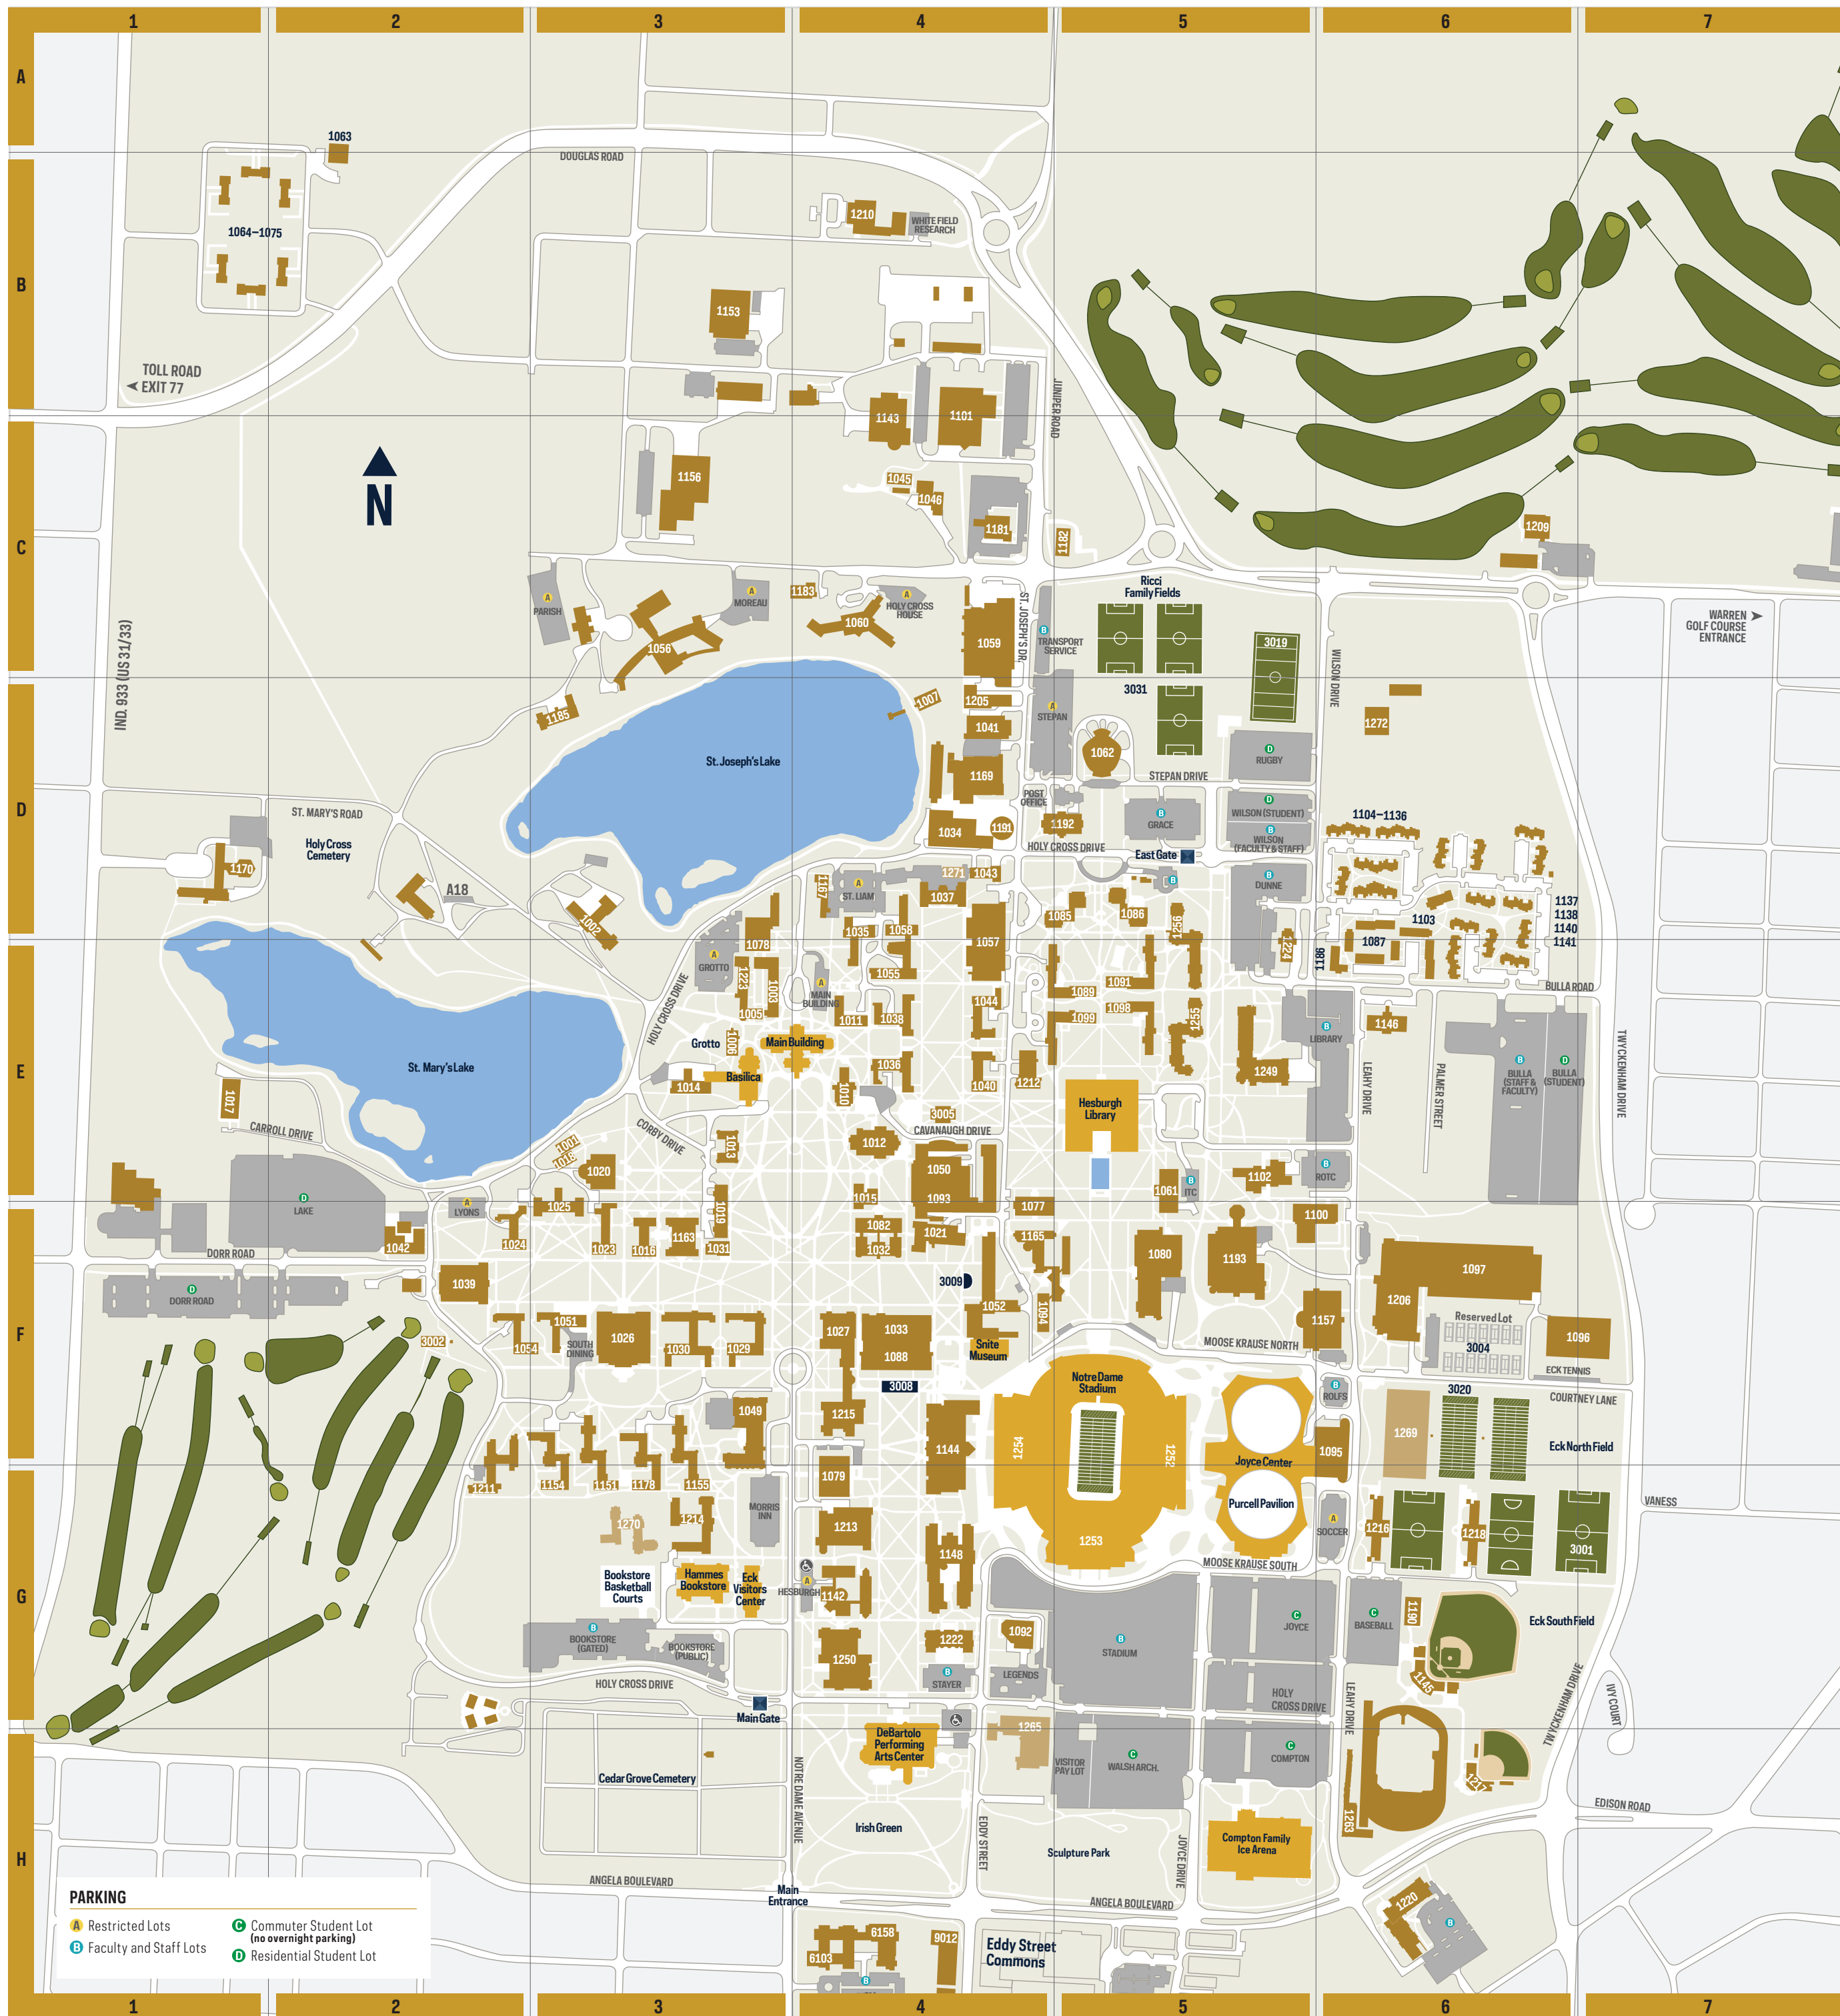

LISTING OF CAMPUS LOCATIONS

POINTS OF INTEREST

- 3E Basilica of the Sacred Heart
- 5H Compton Family Ice Arena
- 4H DeBartolo Performing Arts Center
- 3G Eck Visitors Center
- 4H Eddy Street Commons
- 3E Grotto of Our Lady of Lourdes
- 3G Hammes Notre Dame Bookstore
- 5E Hesburgh Library / "The World of Life" Mosaic
- 5F Joyce Center / Purcell Pavilion
- 4E Main Building (Admissions) / "The Golden Dome"
- 5F Notre Dame Stadium
- 4F Snite Museum of Art
- 3D St. Joseph's Lake
- 2E St. Mary's Lake

Visitor Parking Lots at 5H and 6E

ALPHABETICAL LISTING

1. **PARKING**
2. A Restricted Lots
   - B Faculty and Staff Lots
   - C Commuter Student Lot (no overnight parking)
   - D Residential Student Lot