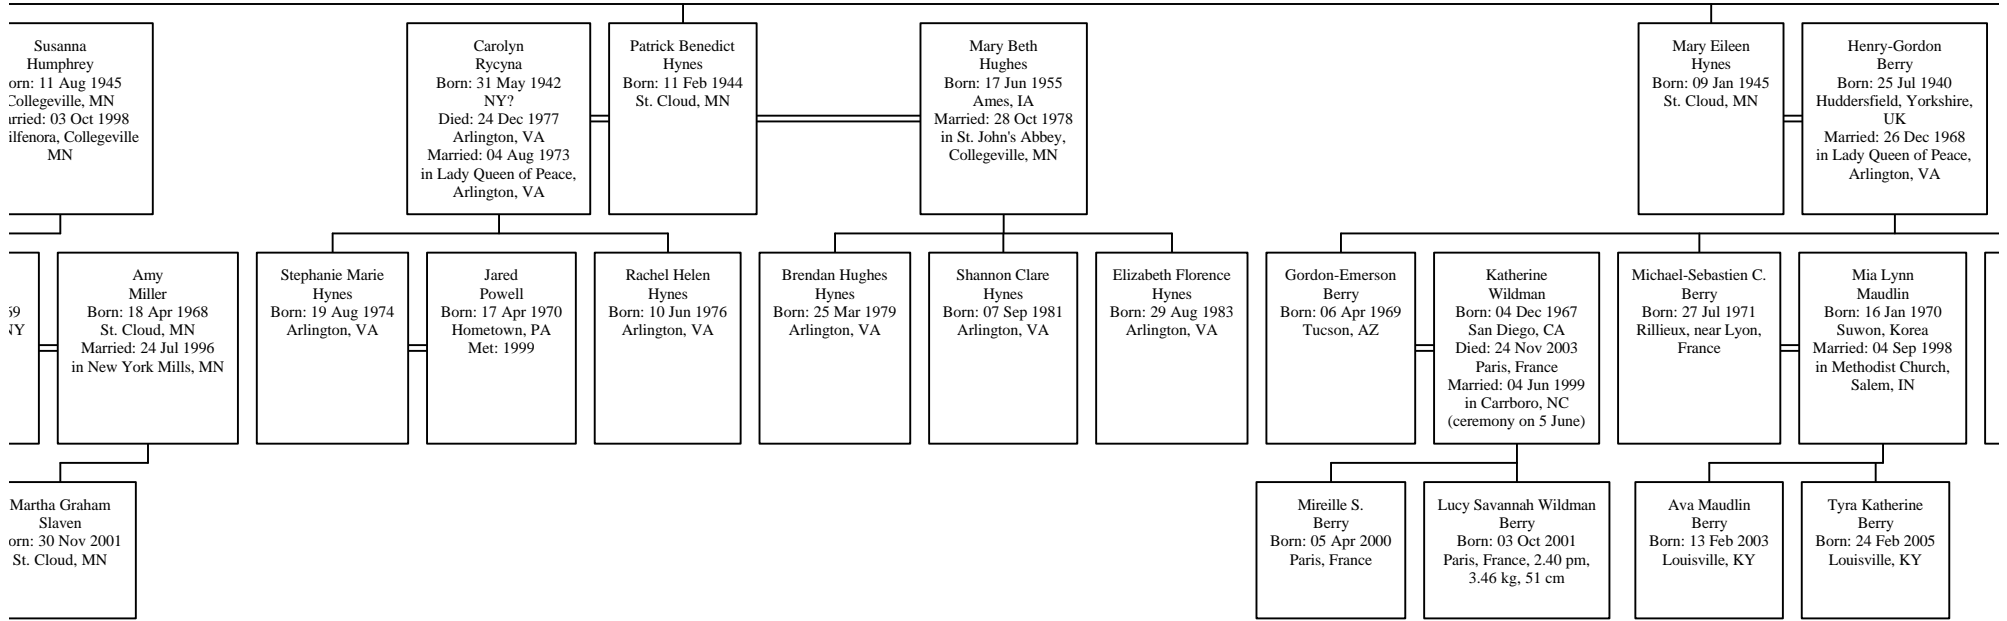

Sus Hum  
Born: 11  
Collegev  
Married: 0  
in Kilfenora,  
N

Grandchildren

Johanna Hynes  
Born: 12 Dec 1969  
Fort Huachuca, AZ

Robert Lynn Barnett  
Born: 20 Dec 1958  
Married: 22 Dec 2001  
in St. John's, Collegeville, MN

Paul Anthony Hynes  
Born: 24 Mar 1971  
Fort Belvoir, Fairfax County, VA

Maria-Carmella Cadiz

Matthew Slaven  
Born: 28 Oct 1969  
New York City, NY

Great-Grandchildren

Isaac Emerson Barnett  
Born: 03 Apr 2004  
Louisville, KY

Martha Sla  
Born: 30  
St. Clo

## Descendants of Arleen McCarty