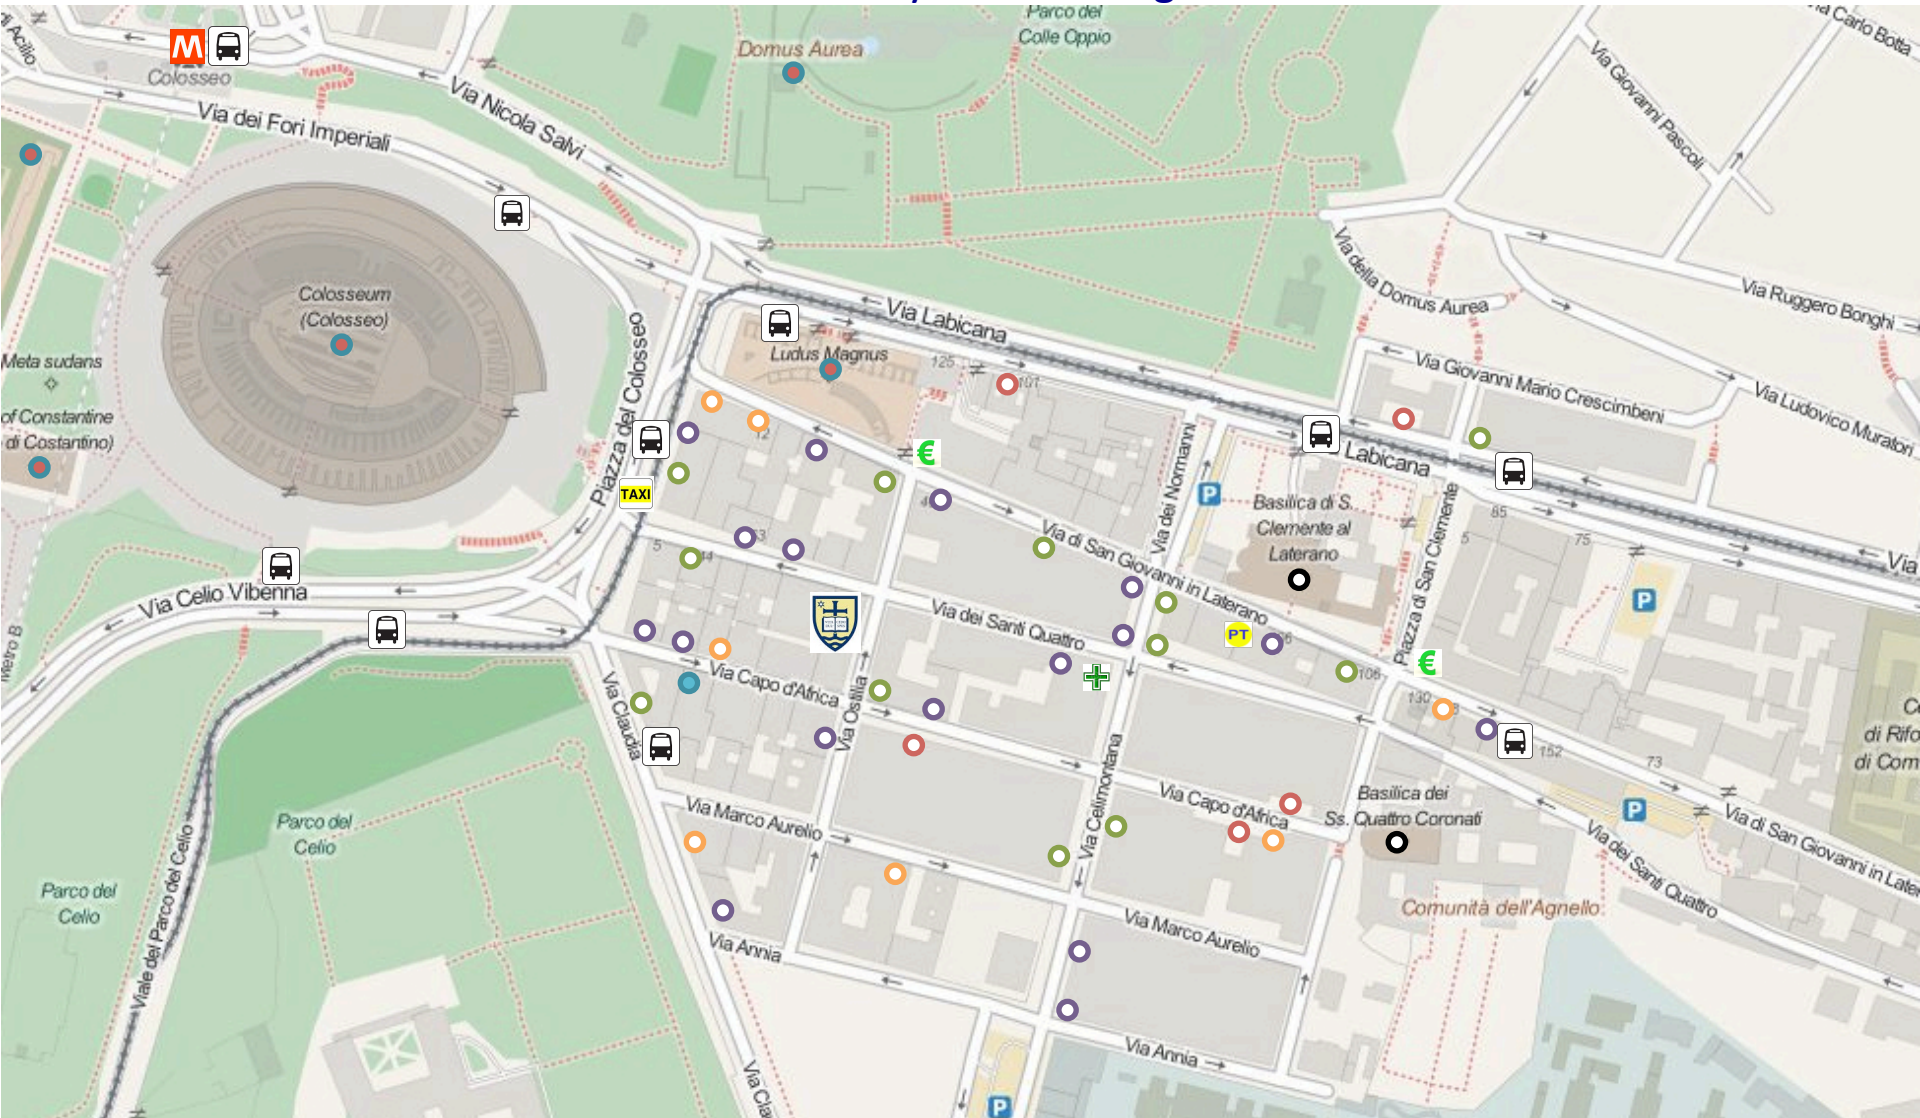

# Notre Dame University surrounding facilities

-  Notre Dame University
-  Post Office
-  Bank
-  Pharmacy
-  Church

-  Restaurant
-  Bar
-  Hotel
-  B&B
-  Gym (Swimming pool at 700 m)

-  Underground
-  Bus stop
-  Taxi Station