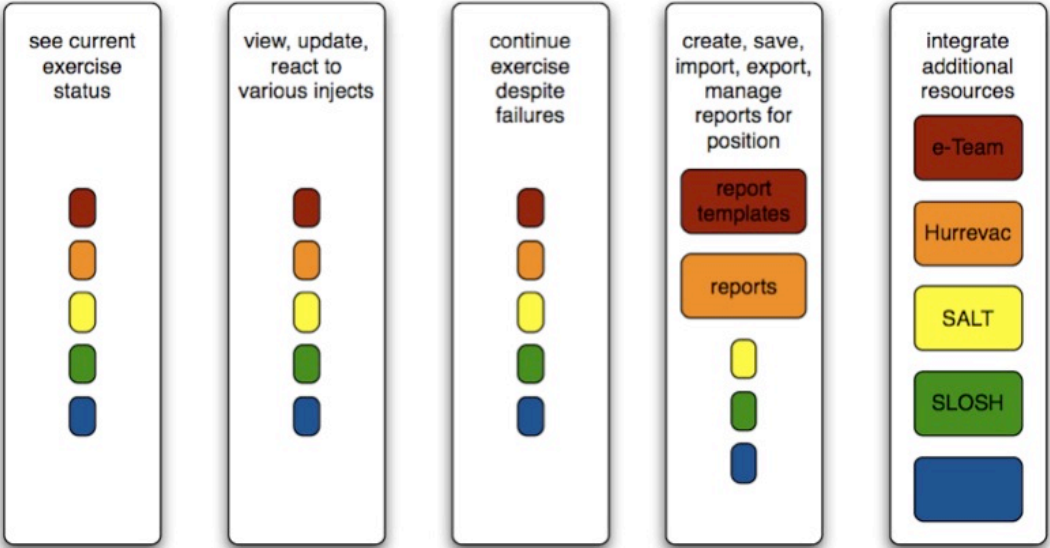

Administrator Mental Model

Observer Mental Model

Scenario Manager Mental Model

import, export,
manage
scripts

oversee the
exercise

continue
exercise
despite
failures

Researcher Mental Model

Staff Member Mental Model

turn data collection on/off for various features of interest

manage documents

create, save, import, export, manage reports

Trainee Mental Model